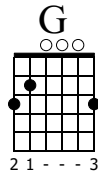

London's Burning

Arrangement by: www.myfirstguitarlessons.co.uk

First published in 1765. Edward Lear

$\text{♩} = 120$

G

1

mf
Lon- dons bur- ning Lon- dons bur- ning fetch the

T
A
B

0-0 0-0 0-0 2-2

5

eng- ines fetch the eng- ines fire fire fire

T
A
B

0-0 2-2 0-0 3-3 3-3

8

fire pour on wat- er pour on wat- er Lon- dons

T
A
B